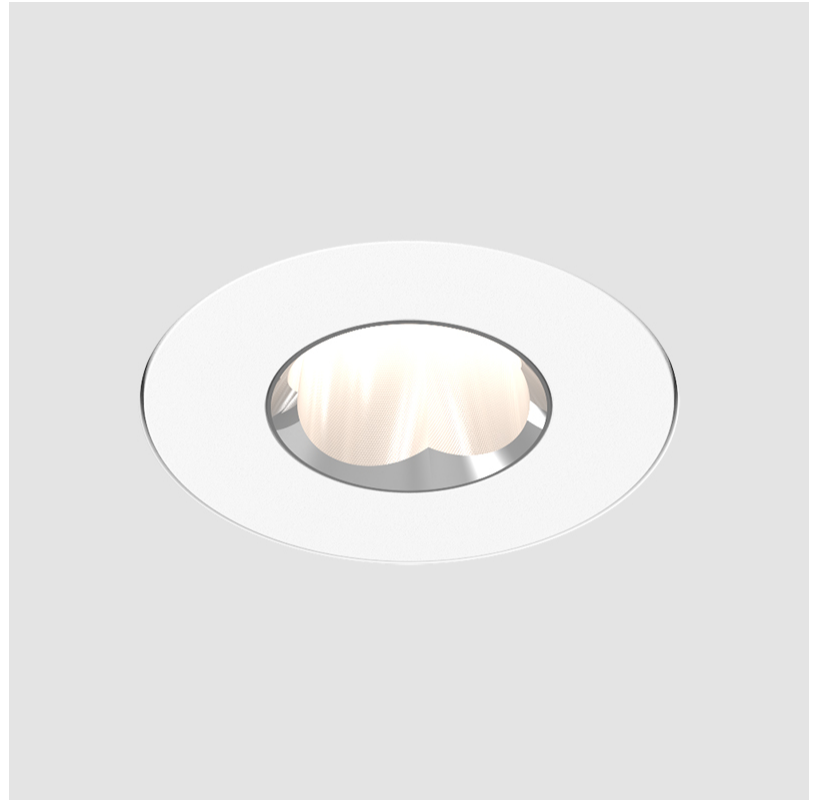

GENERAL

Series: Oiko Pro Round
Subseries: Oiko Pro Round Fixed
Brand: Prolicht
Division: Architectural
Mounting Type: Trimless
Mounting Location: Ceiling
Subcategory: Downlight

PHYSICAL

Shape: Round
Diameter (mm): 75
Diameter (in): 2 15/16
Height (mm): 51
Height (in): 2
Ceiling Thickness (mm): 10 / 12.5 / 15 / 25
Ceiling Thickness (in): 3/8 or 1/2 or 9/16 or 1
Min. Recessing Depth (mm): 55
Min. Recessing Depth (in): 2 3/16
Light Distribution: Direct
Diffuser: Lens Pack - Spread Lens / Linear Spread Lens / Honeycomb Louver
Fixture Finish: SSR / BKV / CWI / CRY / HAB / UFT / ITA / RUA / FTG / MYG / LOD / PUS / FRO / FUP / KIA / POP / BLS / SPG / MEY / GOH / GUM / CHC / COM / ABZ / JAG / OBR / MOS / ROR
Fixture Material: Aluminum Die Cast
Cut-out Measurements: 86mm / 2 11/16" Diameter

ELECTRICAL

Lamp Type: LED (Zhaga Standard)
Input Wattage (W): 14
Total Output Wattage (W): 12.7
Dimming: Dali Dimming
Driver Included: No
Driver Location: Recessed Housing
Driver Type: Constant Current - Universal (120Vac only for DALI driver)
Driver Class: Class 2
Input Voltage (V): 120 - 277
Constant Current (MA): 700

LED

Color Temperature (°K): 2700-6500 Tunable White
Max. Delivered Lumen (lm): 1240
Nominal Lumen (lm): 1460
CRI: >90 CRI
Lamp Life (hrs): 50000
Special LEDs offerings: Tunable White

OPTICAL

Reflector°: 52
Adjustability: Fixed

RATINGS AND CERTIFICATIONS

Certified By: Certified for North American Standards
IP rating: IP20