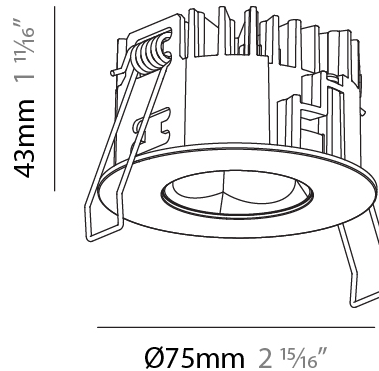

Series: Oiko Pro Round
Subseries: Oiko Pro Round Fixed
Brand: Prolicht
Division: Architectural
Mounting Type: Recessed
Mounting Location: Ceiling
Subcategory: Downlight

PHYSICAL

Shape: Round
Diameter (mm): 75
Diameter (in): 2 ¹⁵/₁₆
Height (mm): 43
Height (in): 1 ¹¹/₁₆
Ceiling Thickness (mm): 1 - 25
Ceiling Thickness (in): 1/16 - 1 3/16
Min. Recessing Depth (mm): 50
Min. Recessing Depth (in): 1 ¹⁵/₁₆
Light Distribution: Direct
Diffuser: Lens Pack - Spread Lens / Linear Spread Lens / Honeycomb Louver
Fixture Finish: SSR / BKV / CWI / CRY / HAB / UFT / ITA / RUA / FTG / MYG / LOD / PUS / FRO / FUP / KIA / POP / BLS / SPG / MEY / GOH / GUM / CHC / COM / ABZ / JAG / OBR / MOS / ROR
Fixture Material: Aluminum Die Cast
Cut-out Measurements: 68mm / 2 11/16" Diameter

ELECTRICAL

Lamp Type: LED (Zhaga Standard)
Input Wattage (W): 15
Total Output Wattage (W): 13.6
Dimming: Tri-Mode (Non-Dimming and Phase Dimming (120Vac only) and 0-10V Dimming)
Driver Included: No
Driver Location: Recessed Housing
Driver Type: Constant Current - Universal
Driver Class: Class 2
Input Voltage (V): 120 - 277
Constant Current (MA): 350

LED

Color Temperature (°K): 2700 / 3000 / 3500 / 4000
Max. Delivered Lumen (lm): 1464 / 1556 / 1630 / 1645
Nominal Lumen (lm): 1566 / 1665 / 1743 / 1759
CRI: >90 CRI
Lamp Life (hrs): 50000

OPTICAL

Reflector°: 60
Adjustability: Fixed

RATINGS AND CERTIFICATIONS

Certified By: Certified for North American Standards
IP rating: IP20